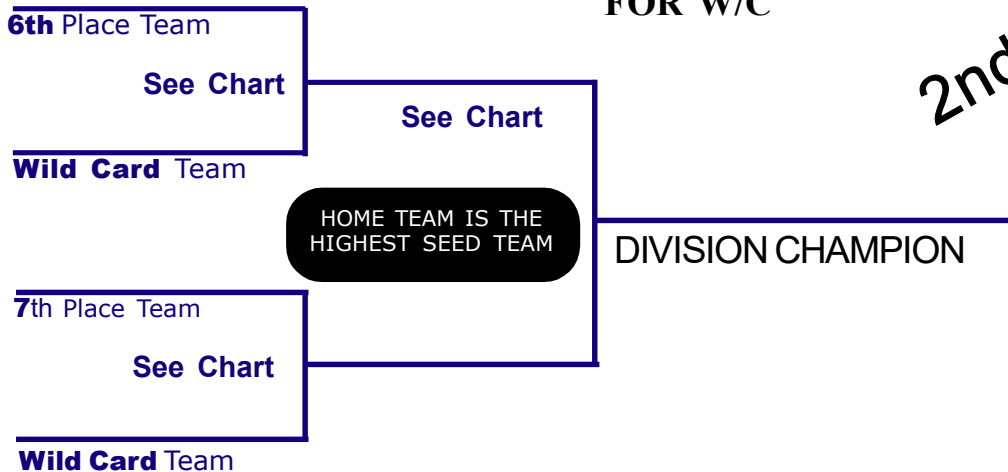

Summer 2016 Playoffs

DIVISION

11+ Team Playoffs

THIS SCHEDULE REPLACES ANY DATES-TIMES-WEEK NUMBERS AND/OR LOCATIONS THAT MAY APPEAR ON THE PLAYOFF SCORE SHEET

1ST Place Team End of Session advances to the Tri-Cup

TOP TIER

IF ANY "TABLE CONFLICT" -- SWITCH THE 2ND CHANCE MATCH SITE TO THE OPPONENTS HOME IF TABLE CONFLICT STILL EXISTS -- CALL THE OFFICE FOR A NEUTRAL SITE ASSIGNMENT

Champion advances to the 2nd Chance Tri-Cup

**WEIGHTED DRAW
FOR W/C**

2nd Chance

****First Round****

Sunday DivisionsSaturday @ 1pm
 Monday Divisions Sunday @ 1pm
 Tuesday DivisionsSunday @ 6pm
 Wednesday Divisions Normal Day/Time
 Thursday Divisions..... Normal Day/Time
 Friday Divisions Normal Day/Time
 Saturday Divisions.....Normal Day/Time