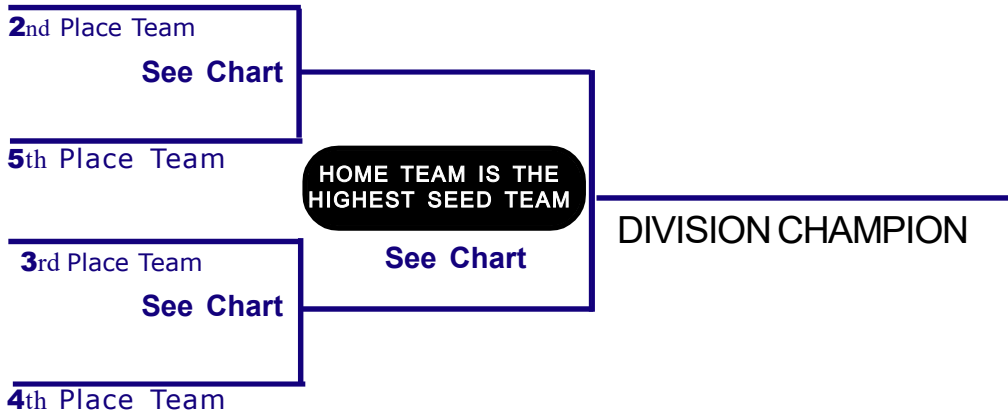

Summer 2016 Playoffs

DIVISION

11+ Team Playoffs

THIS SCHEDULE REPLACES ANY DATES-TIMES-WEEK NUMBERS AND/OR LOCATIONS THAT MAY APPEAR ON THE PLAYOFF SCORE SHEET

1ST Place Team End of Session advances to the Tri-Cup

TOP TIER

IF ANY "TABLE CONFLICT" -- SWITCH THE 2ND CHANCE MATCH SITE TO THE OPPONENTS HOME IF TABLE CONFLICT STILL EXISTS -- CALL THE OFFICE FOR A NEUTRAL SITE ASSIGNMENT

Champion advances to the 2nd Chance Tri-Cup