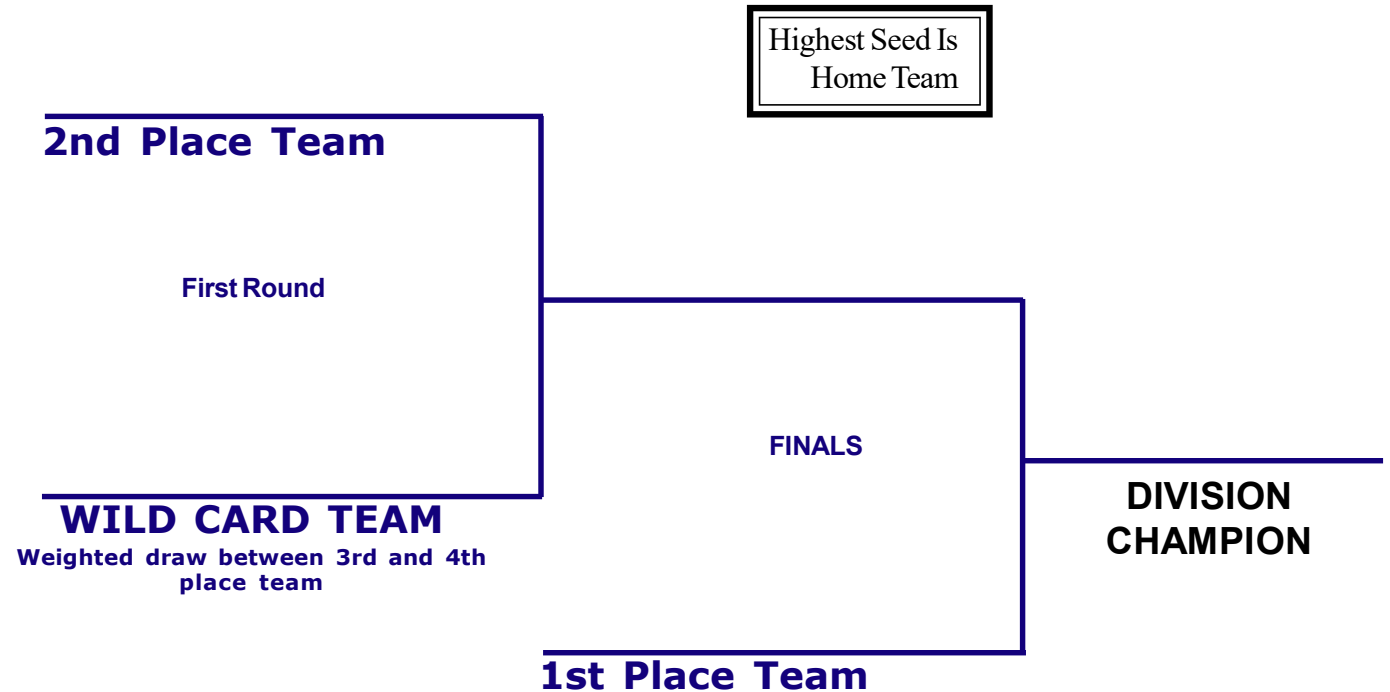

Summer 2016 Playoffs

THIS CHART REPLACES ANY DATES - TIMES; WEEK NUMBERS and/or LOCATIONS THAT APPEAR ON THE PLAYOFF SCORESHEETS

Division #

4&5 Team Playoff's

**** First Round ****

Sunday DivisionsSaturday @ 1pm
 Monday Divisions.....Sunday @ 1pm
 Tuesday Divisions.....Sunday @ 6pm
 Wednesday Divisions..... Normal Day/Time
 Thursday Divisions.....Normal Day/Time
 Friday Divisions.....Normal Day/Time
 Saturday Divisions.....Normal Day/Time