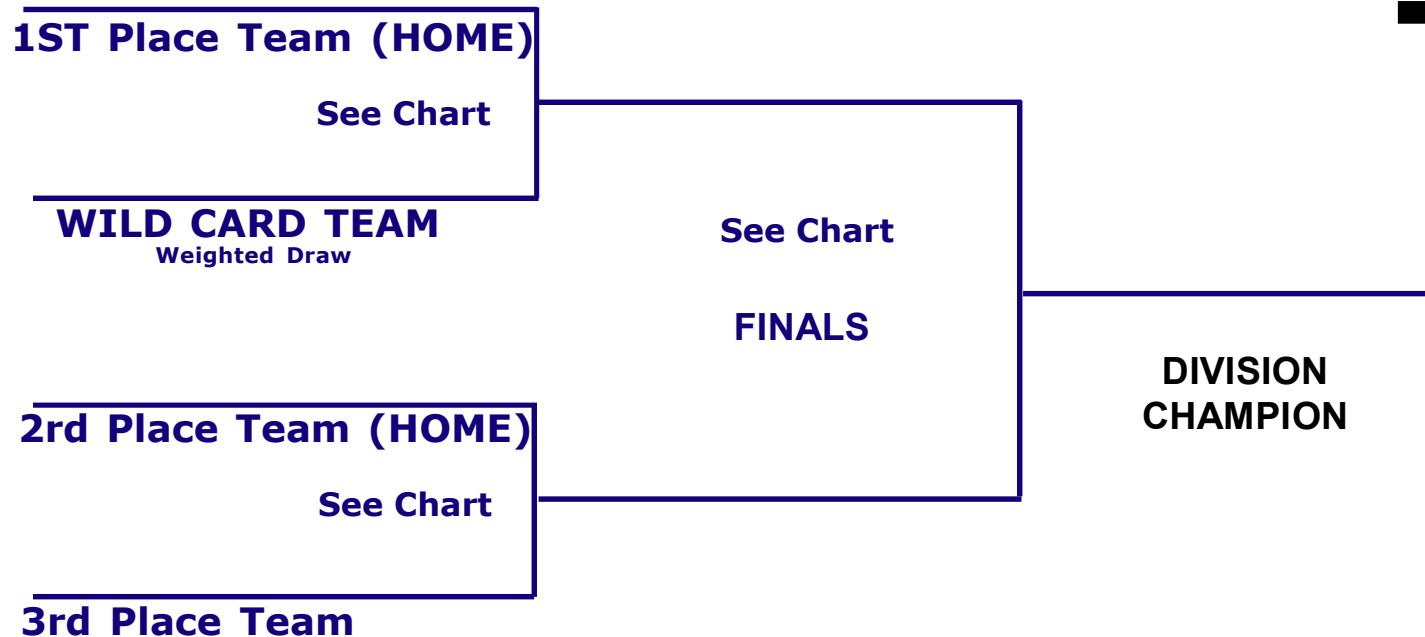

Summer 2016 Playoffs

THIS CHART REPLACES ANY DATES - TIMES; WEEK NUMBERS and/or LOCATIONS THAT APPEAR ON THE PLAYOFF SCORESHEETS

DIVISION _____

6&7 TEAM PLAYOFF BRACKET

TIER-1

** FIRST ROUND SCHEDULE **

- Sunday Divisions ...Saturday @ 1pm
- Monday Divisions ... Sunday @ 1pm
- Tuesday Divisions .. Sunday @ 6pm
- Wednesday Divisions.. Normal Day/Time
- Thursday Divisions.. Normal Day/Time
- Friday Divisions.. Normal Day/Time
- Saturday Divisions Normal Day/Time

Finals Round Schedule

- Sunday Divisions...Normal Day/Time
- Monday Divisions... Normal Day/Time
- Tuesday Divisions... Normal Day/Time
- Wednesday Divisions....Saturday @ 1
- Thursday Divisions...Saturday @ 6
- Friday Divisions... Saturday @ 6
- Saturday Divisions Normal Day/Time