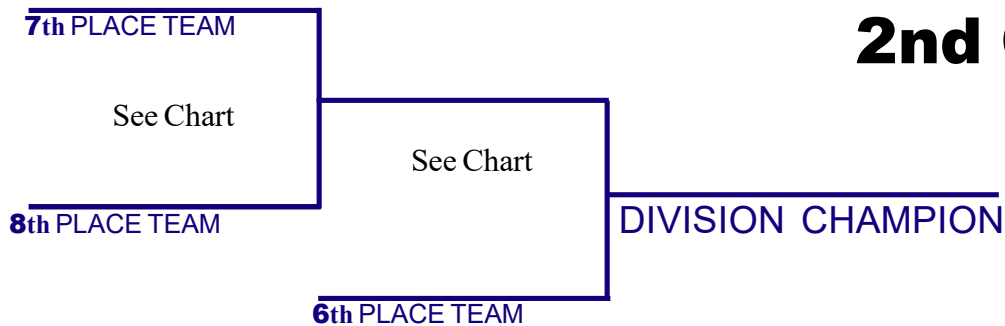

Summer 2016 Playoffs 8 Team Playoff's

DIVISION _____

**THIS SCHEDULE REPLACES ANY DATES - TIMES - WEEK NUMBERS
and/or LOCATIONS THAT APPEAR ON THE PLAYOFF SCORESHEETS**

1st Place Team End Of Session Advances to Tri-Cup

TOP TIER

**IF ANY "TABLE CONFLICT" -- SWITCH THE TIER-2 MATCH SITE TO THE OPPONENTS HOME
IF TABLE CONFLICT STILL EXISTS -- CALL THE OFFICE FOR A NEUTRAL SITE ASSIGNMENT**

Champion advances to the Second Chance Tri-Cup