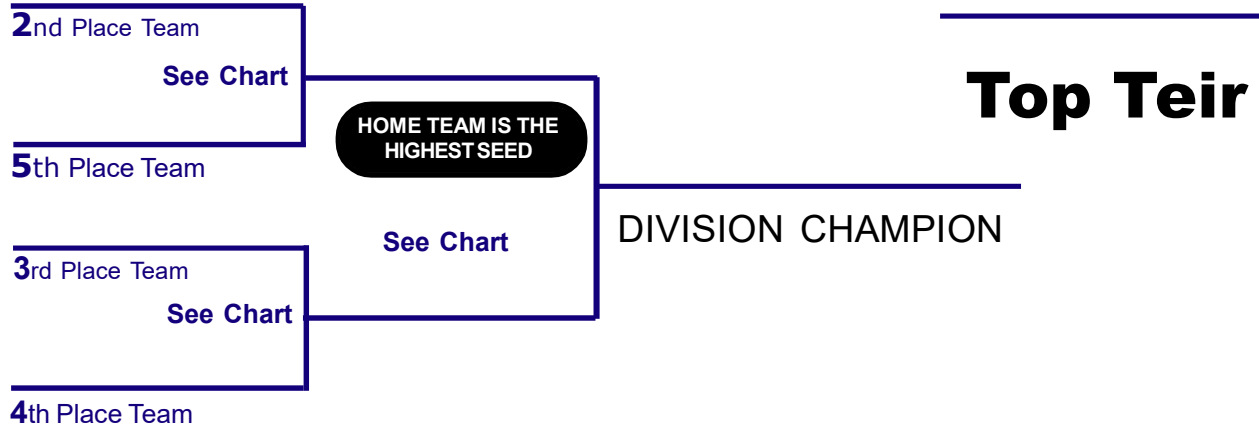

Summer 2016 Playoffs

Division # 9 Team Bracket

THIS SCHEDULE REPLACES ANY DATES - TIMES - WEEK NUMBERS AND/OR LOCATIONS THAT MAY APPEAR ON THE PLAYOFF SCORESHEETS

1st Place Team End of Session Advances to the Tri-Cup