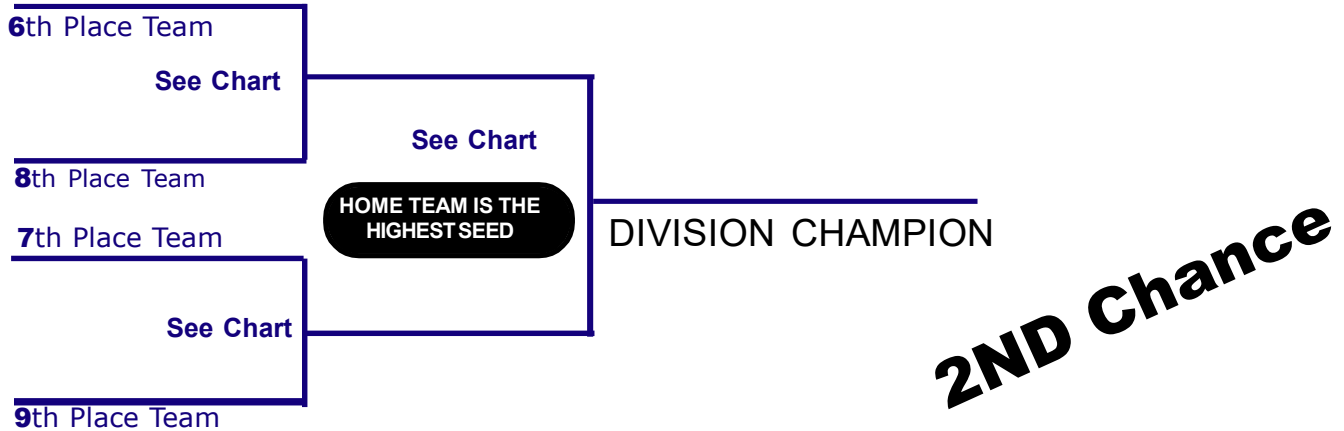

IF ANY "TABLE CONFLICT" -- SWITCH THE 2ND CHANCE MATCH SITE TO THE OPPONENTS HOME
IF TABLE CONFLICT STILL EXISTS -- CALL THE OFFICE FOR A NEUTRAL SITE ASSIGNMENT

Champion advances to the 2ND Chance Tri-Cup