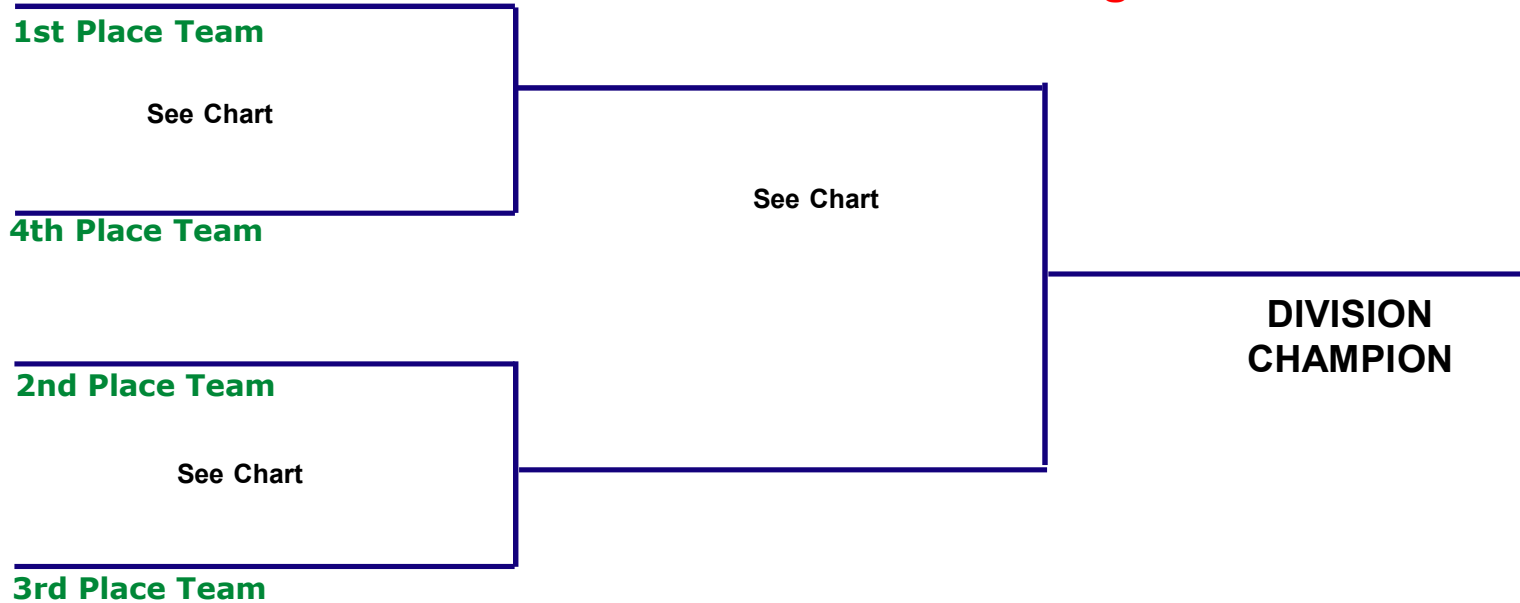

# Summer 2016 Playoffs

**THIS CHART REPLACES ANY DATES - TIMES - WEEK NUMBERS AND/OR LOCATIONS THAT MAY APPEAR ON THE PLAYOFF SCORESHEETS**

## Division #:

## 4 Team Masters Playoffs

**Highest seed team is Home Team**