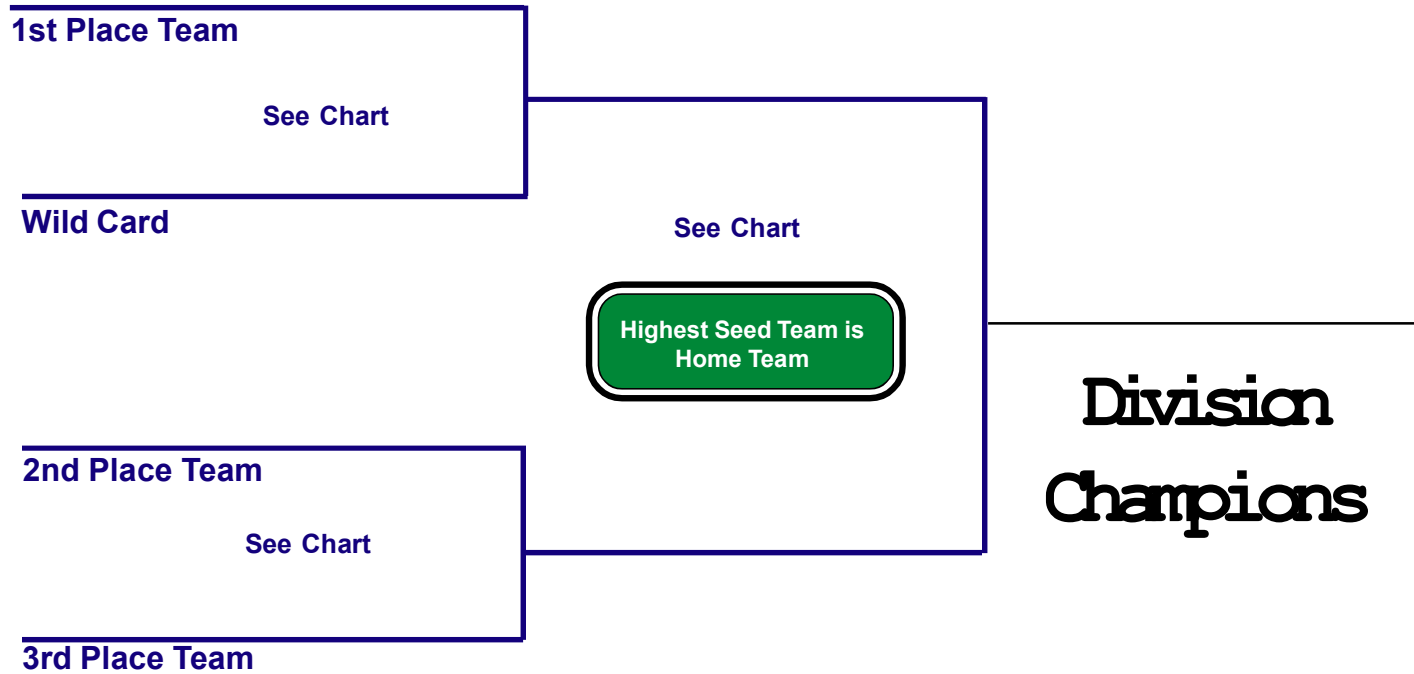

# Summer 2016 Playoffs

## Division #:

## 5 Team Masters Playoffs

THIS CHART REPLACES ANY DATES - TIMES - WEEK NUMBERS AND/OR LOCATIONS THAT MAY APPEAR ON THE PLAYOFF SCORESHEETS