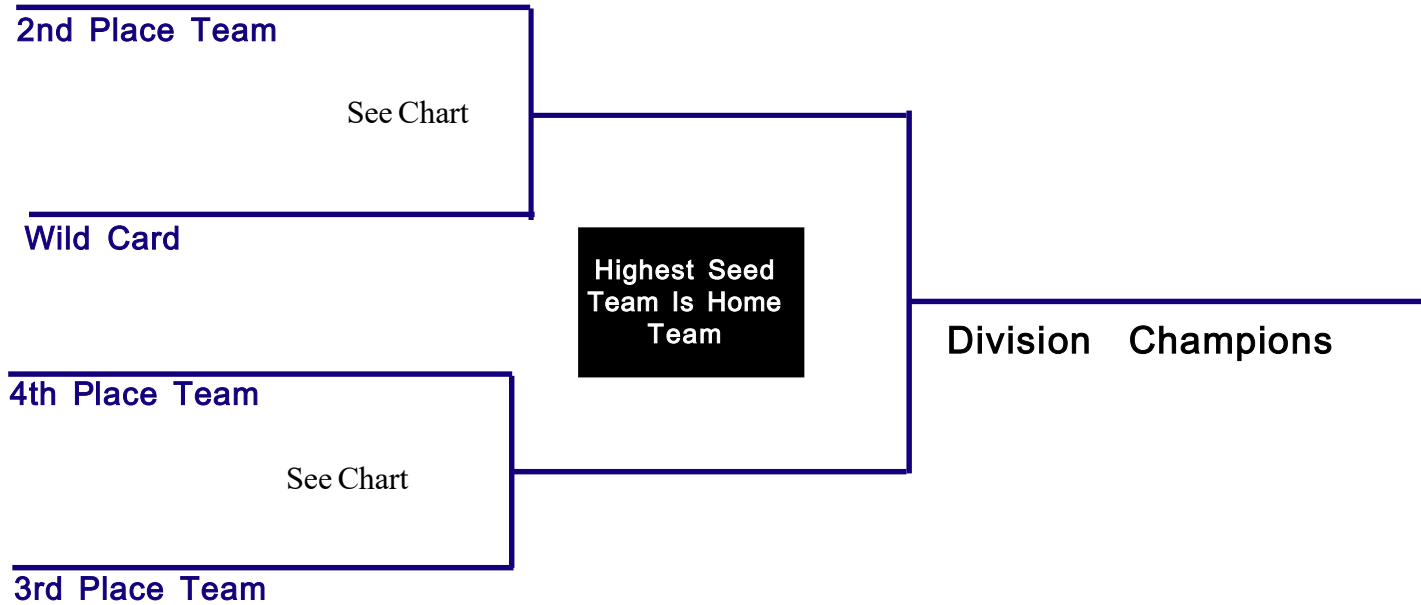

# Summer 2016 Playoffs

Division #: 6 Team Masters

THIS CHART REPLACES ANY DATES - TIMES; WEEK NUMBERS and/or LOCATIONS THAT APPEAR ON THE PLAYOFF SCORESHEETS

1st Place End Of Session Team Goes \_\_\_\_\_  
Right To LTC

### \*\*First Round\*\*

Sunday Divisions ..... Saturday @ 1pm  
 Monday Divisions ..... Sunday @ 1pm  
 Tuesday Divisions ..... Sunday @ 6pm  
 Wednesday Divisions ..... Normal Day/Time  
 Thursday Divisions..... Normal Day/Time  
 Friday Divisions .....Normal Day/Time

### Final Round\*\*

Sunday Divisions ..... Normal Day/Time  
 Monday Divisions ..... Normal Day/Time  
 Tuesday Divisions ..... Normal Day/Time  
 Wednesday Divisions ..... Saturday @ 1pm  
 Thursday Divisions..... Saturday @ 6pm  
 Friday Divisions .....Saturday @ 6pm