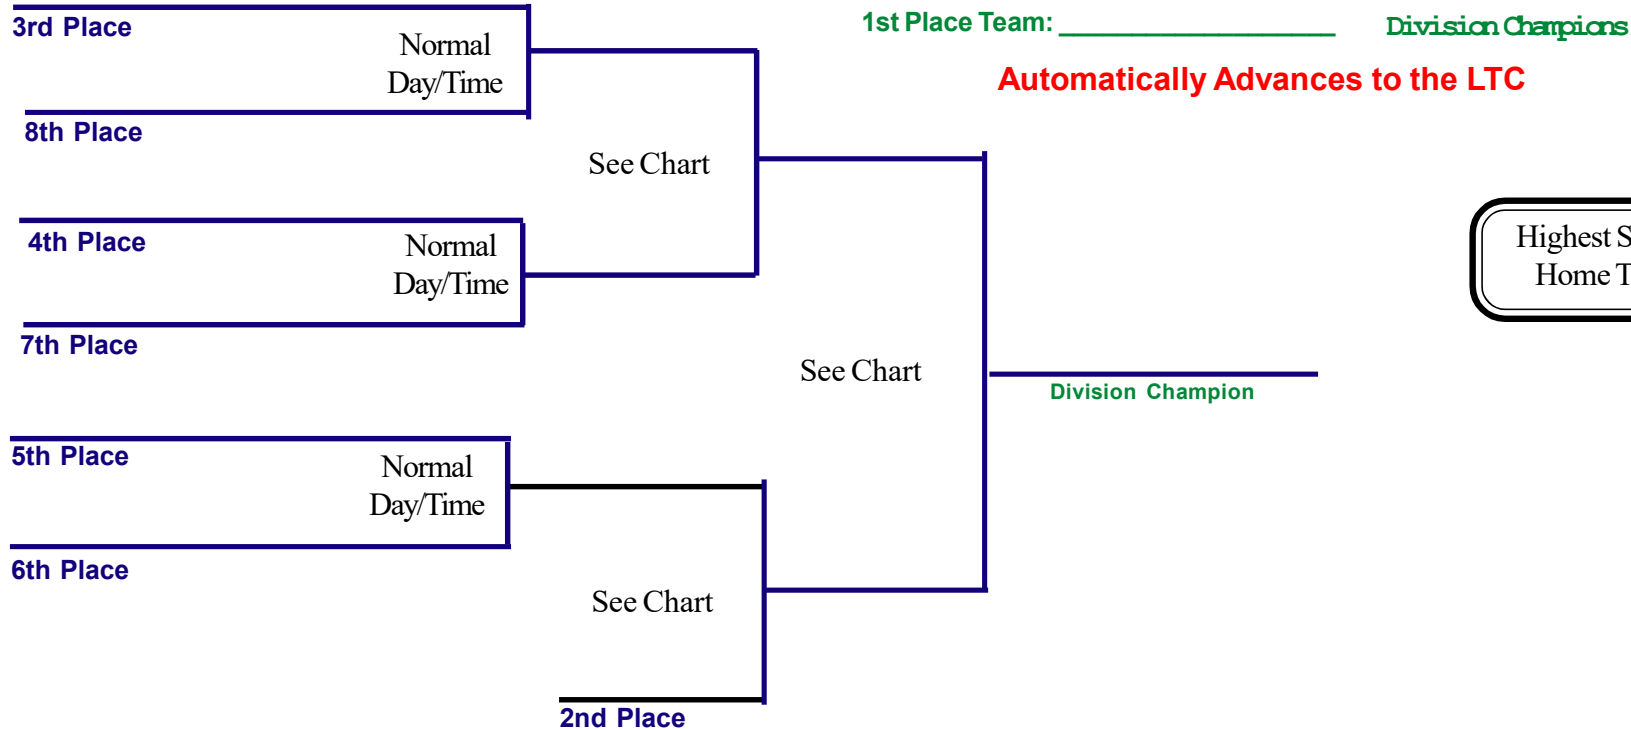

# Summer 2016 Playoffs

Division #:

**8 Team Masters**

**THIS CHART REPLACES ANY DATES - TIMES - WEEK NUMBERS AND/OR LOCATIONS THAT MAY APPEAR ON THE PLAYOFF SCORESHEETS**

**\*\*Second Round\*\***

Sunday Divisions ..... Saturday @ 1pm  
 Monday Divisions ..... Sunday @ 1pm  
 Tuesday Divisions ..... Sunday @ 6pm  
 Wednesday Divisions.... Normal Day/Time  
 Thursday Divisions..... Normal Day/Time  
 Friday Divisions..... Normal Day/Time

**\*\*Third Round\*\***

Sunday Divisions.. .....Normal Day/Time  
 Monday Divisions .....Normal Day/Time  
 Tuesday Divisions.. ..... Normal Day/Time  
 Wednesday Divisions..... Saturday @ 1pm  
 Thursday Divisions..... Saturday @ 6pm  
 Friday Divisions..... Saturday @ 6pm